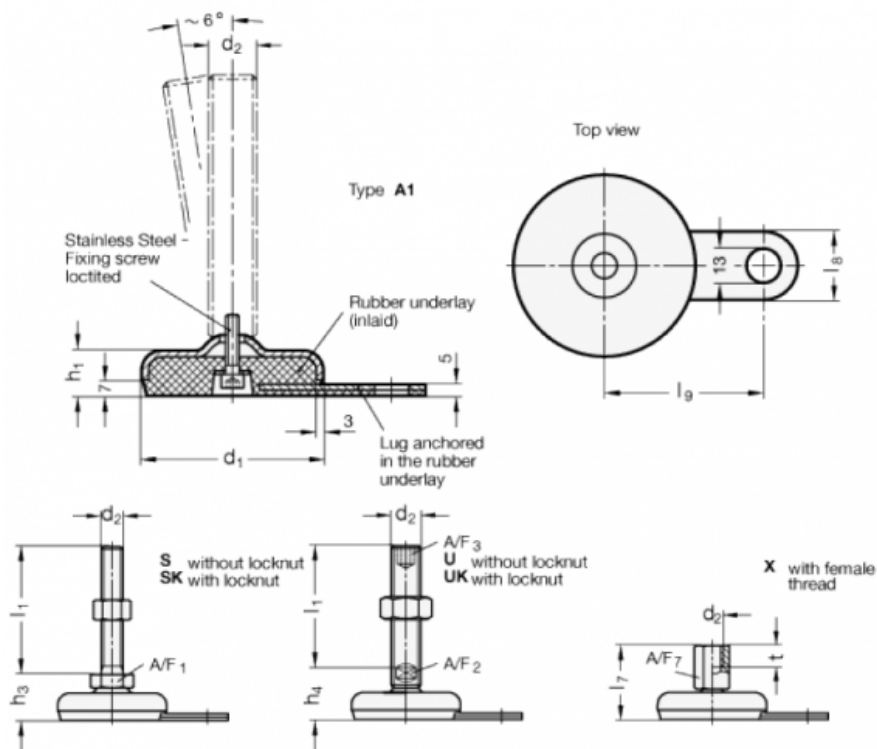

Article number: 203260M1080A1SK

Description: E+G levelling foot  
GN 32-60-M10-80-A1-SK

Note: SK With nut, External hexagon at the bottom

## Measures

A/F1	= 17
d1	= 60
d2	= M10
h1	= 19
h3	= 27
l1	= 80
l8	= 25
l9	= 50